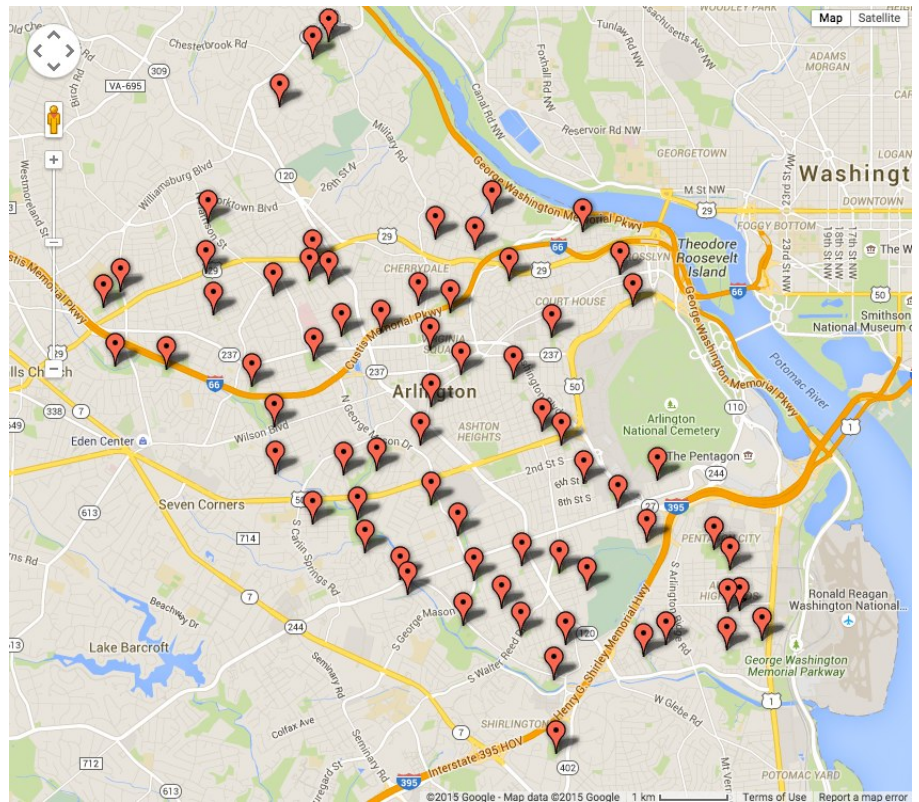

Distribution of Playgrounds

Parks with playgrounds

Here is a map of all parks with playgrounds using data from the DPR web site.

In most areas these are pretty well spread out.

Here's the same map showing the results slightly differently, with "hot spots" showing areas with higher concentrations of playgrounds.

Parks without playgrounds

Here's the same area showing parks without playgrounds.